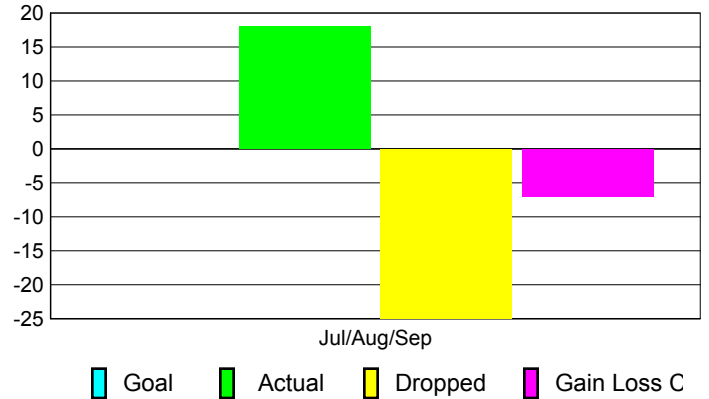

2010-2011 GMT Reports for District (or Undistricted) **District 20 E1**

GMT: **ED J LECIUS**

Location: **NEW YORK**

GMT CA: **1**

CLUBS

Club Results
2010-2011

Clubs
2009-2010

Month	New Club Goal	Actual New Clubs	Actual Dropped Clubs	Gain/Loss of Clubs	Gain/Loss of Clubs
Jul/Aug/Sep	0	0	0	0	0
Totals	0	0	0	0	0

Club Results 2010-2011

Goal, New, Dropped, Gain/Loss

MEMBERSHIP

Membership Results
2010-2011

Membership
2009-2010

Month	Net Memb Goal	Actual New Memb	Actual Dropped Memb	Gain/Loss of Memb	Gain/Loss of Memb
Jul/Aug/Sep	0	18	-25	-7	-13
Totals	0	18	-25	-7	-13

Membership Results 2010-2011

Goal, New, Dropped, Gain/Loss

Comparison of Club Gain/Loss

Current Year Compared to the Previous Year

Comparison of Membership Gain/Loss

Current Year Compared to the Previous Year